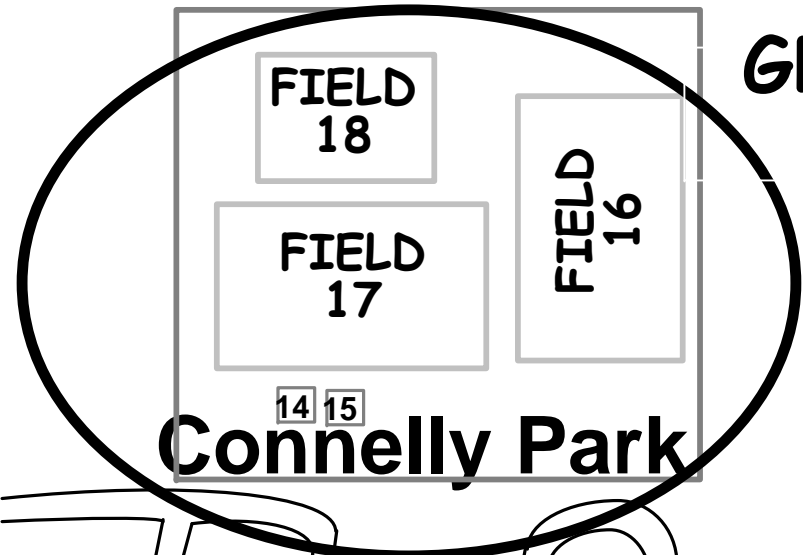

GROVE UNITED/SOCCER MADNESS SUMMER SHOOTOUT

- | | |
|--|--|
| <p>Olympic Park</p> <ul style="list-style-type: none"> 1 – Referees 2 – Athletico. 3 – Admin storage 4 – Admin/Registration. 5 – PSA Charities 6 - Soccer Madness 7 – R&R tent . 8 – Coerver tent 9 – Medals for you | <p>Olympic Park</p> <ul style="list-style-type: none"> 10 – Bears to you 11 – Fine Designs 12 – Nike 13 – Powerade 16 – Doris Bros Trophies <p>Connelly Park</p> <ul style="list-style-type: none"> 14 – Athletico 15 – Connelly Admin <p>Woodland Meadows Park (Contingency)</p> <ul style="list-style-type: none"> 16 – Athletico/Admin |
|--|--|