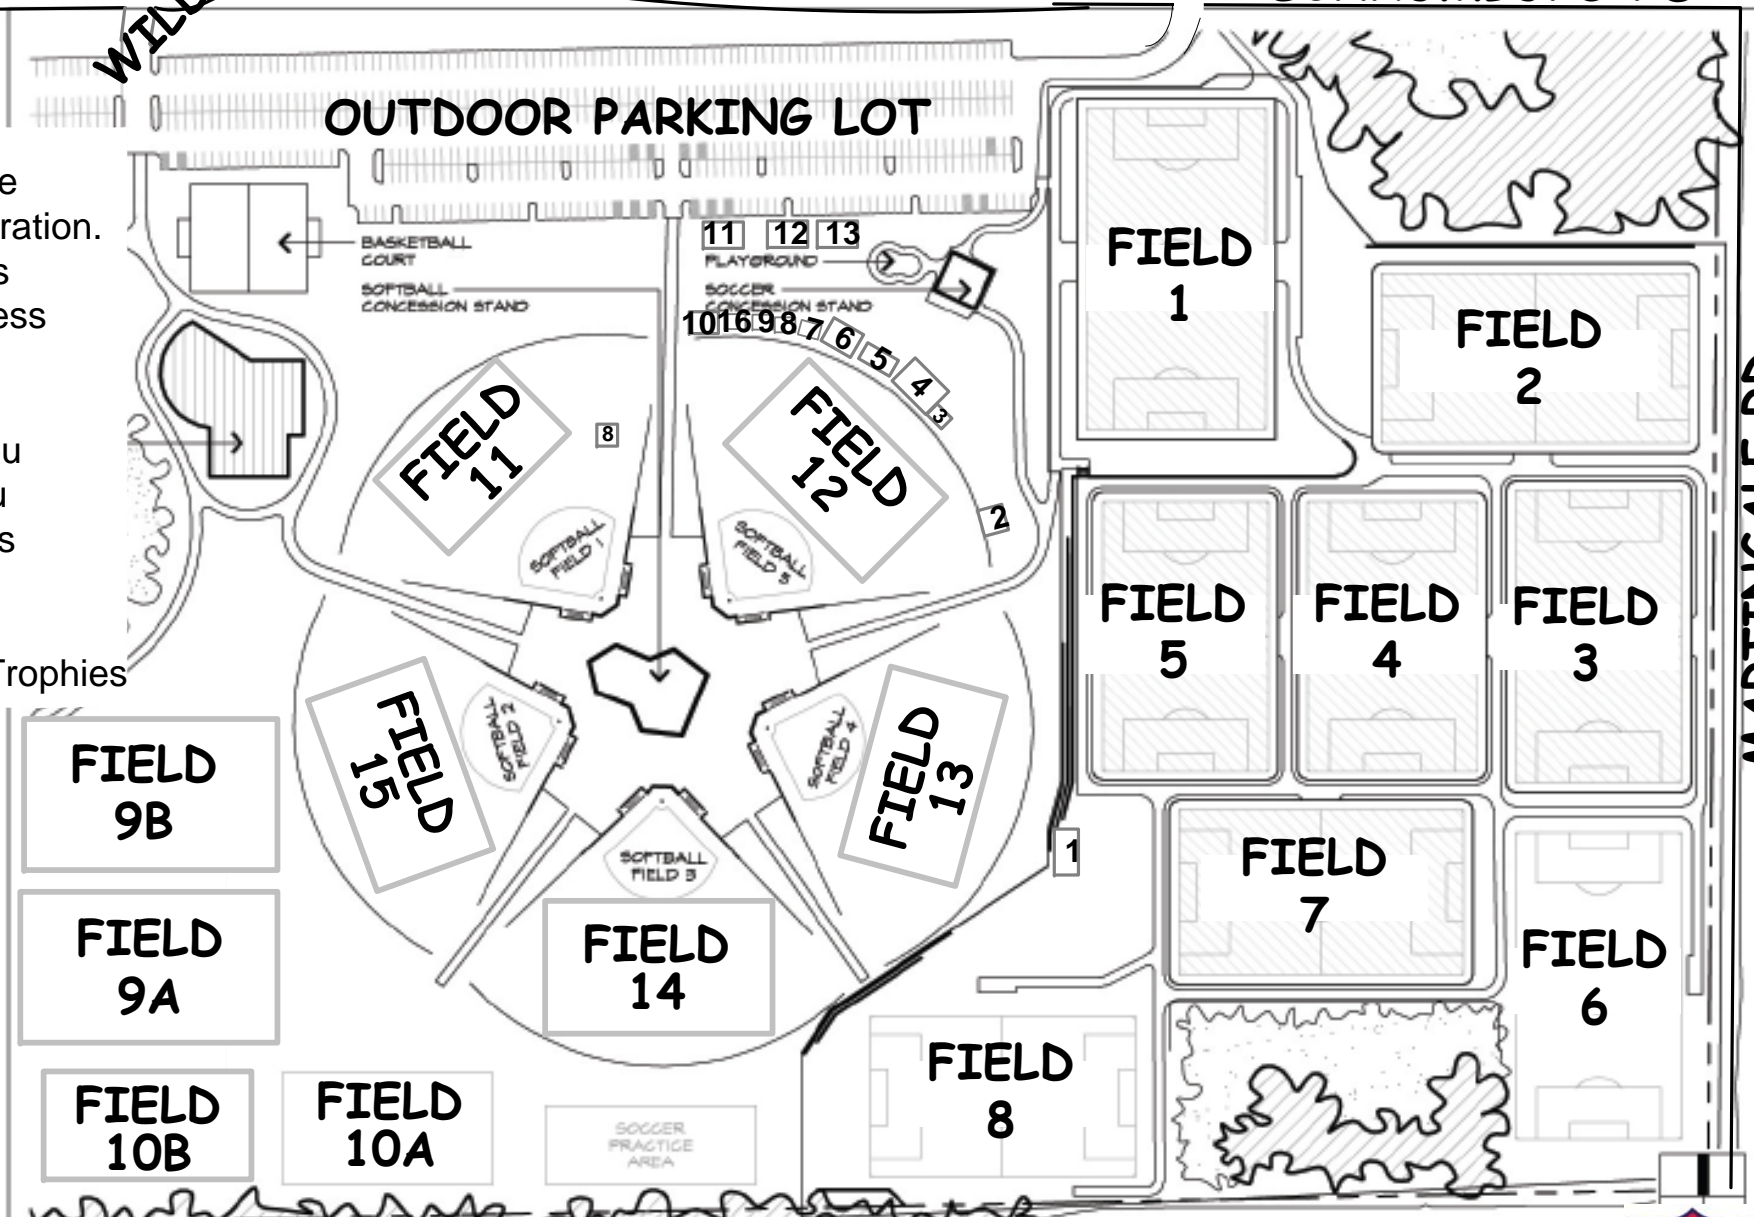

**PARKING GARAGE**

**WILDFLOWER LN**

**SCHAUMBURG RD**

**MARTINGALE RD**

**OUTDOOR PARKING LOT**

**Olympic Park**

- 1 – Referees
- 2 – Athletico.
- 3 – Admin storage
- 4 – Admin/Registration.
- 5 – PSA Charities
- 6 - Soccer Madness
- 7 – R&R tent .
- 8 – Coerver tent
- 9 – Medals for you
- 10 – Bears to you
- 11 – Fine Designs
- 12 – Nike
- 13 – Powerade
- 16 – Doris Bros Trophies

**GROVE UNITED/SOCCER MADNESS SUMMER SHOOTOUT  
OLYMPIC PARK**