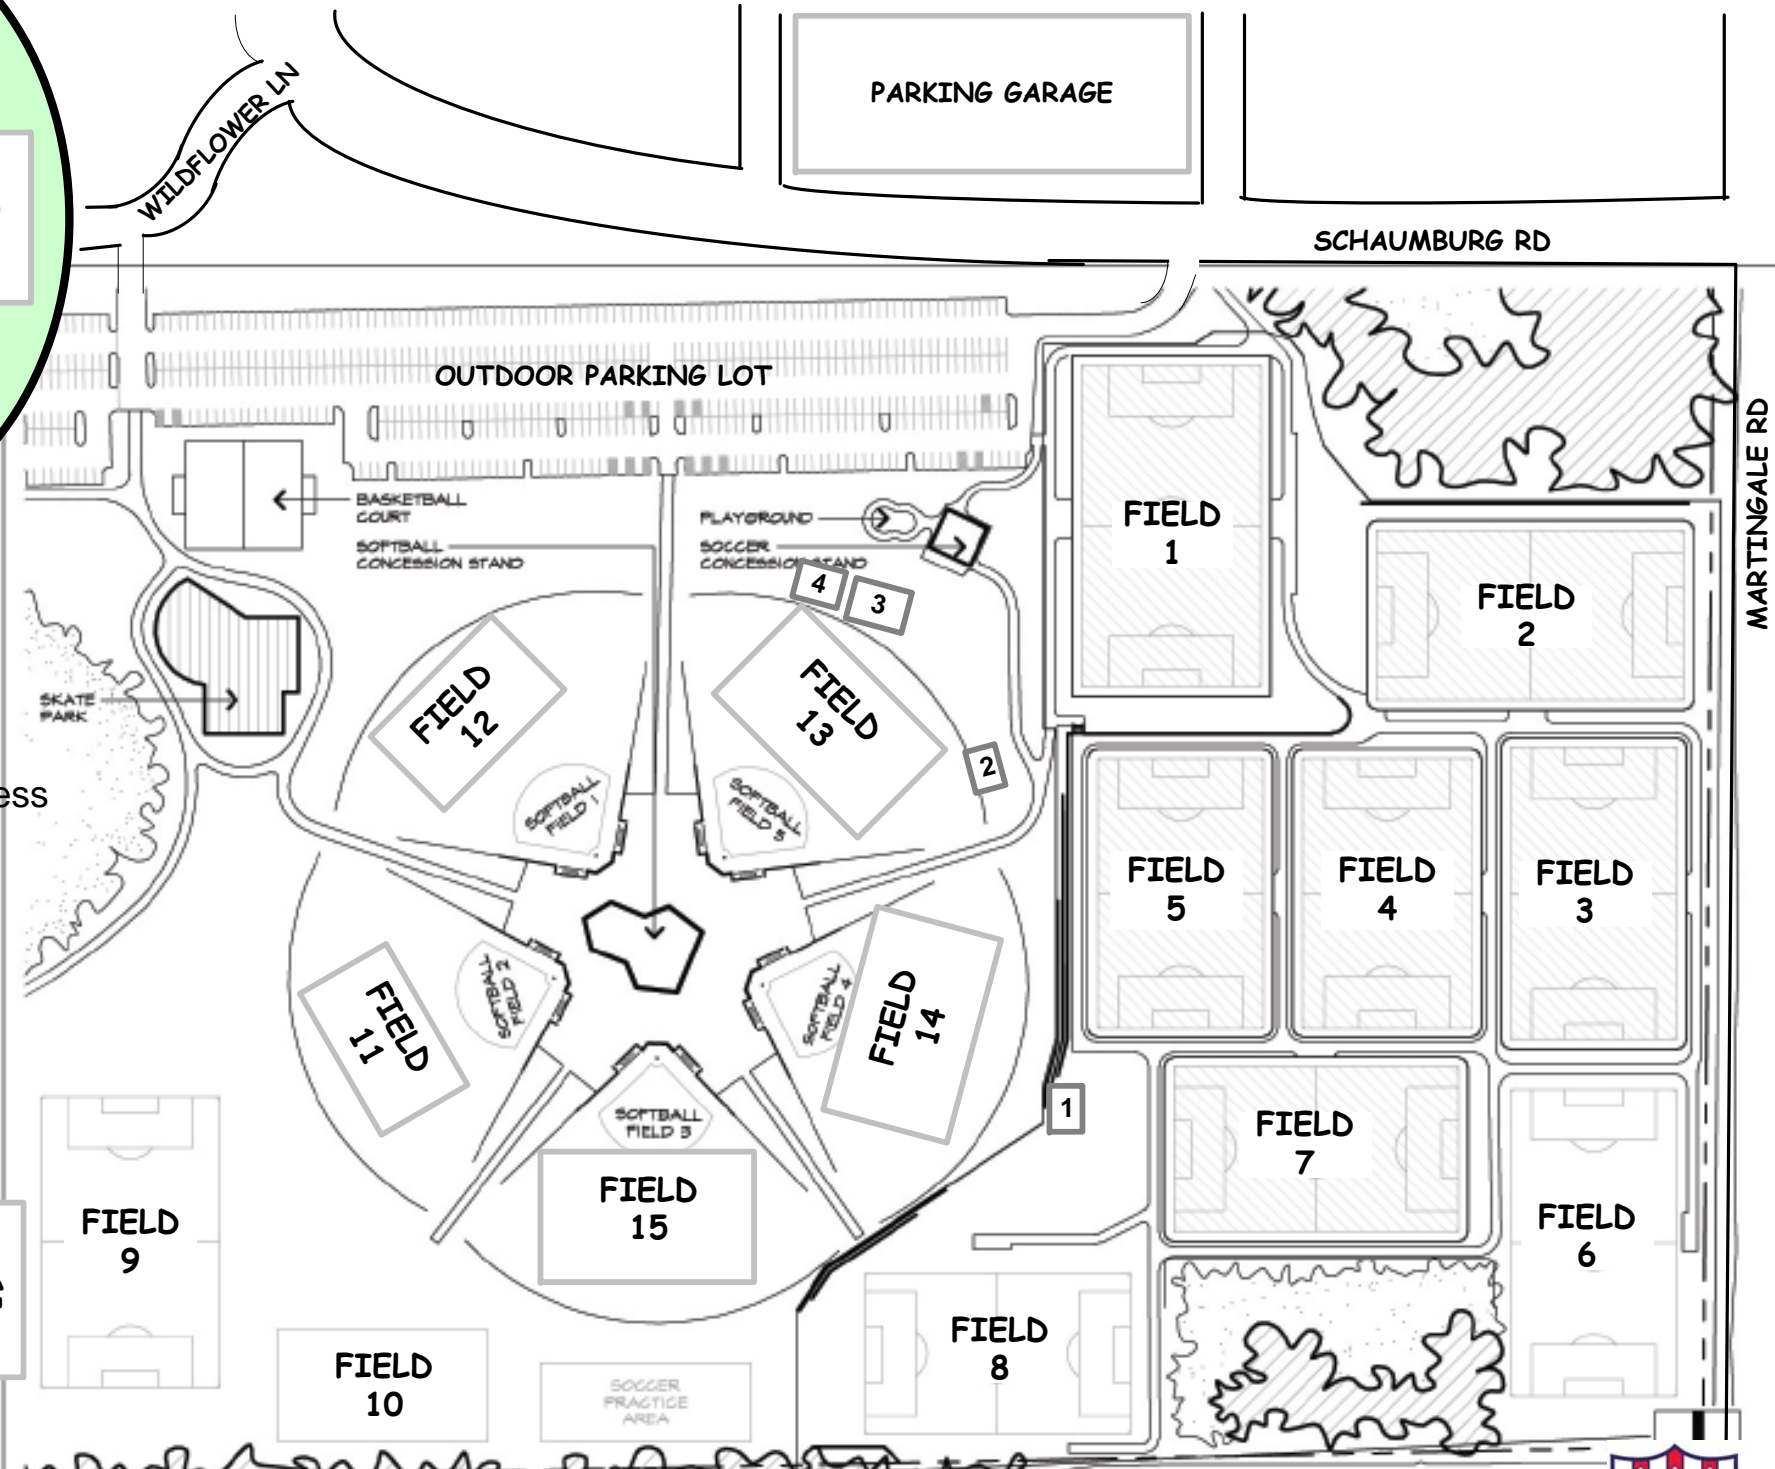

Olympic Park

- 1 – Referees
- 2 – Athletico
- 3 – Admin/Registration
- 4 – Soccer Madness

Connelly Park

- 7 – Athletico
- 8 – Admin tent

**GROVE UNITED/SOCCER MADNESS SUMMER SHOOTOUT
OLYMPIC PARK**